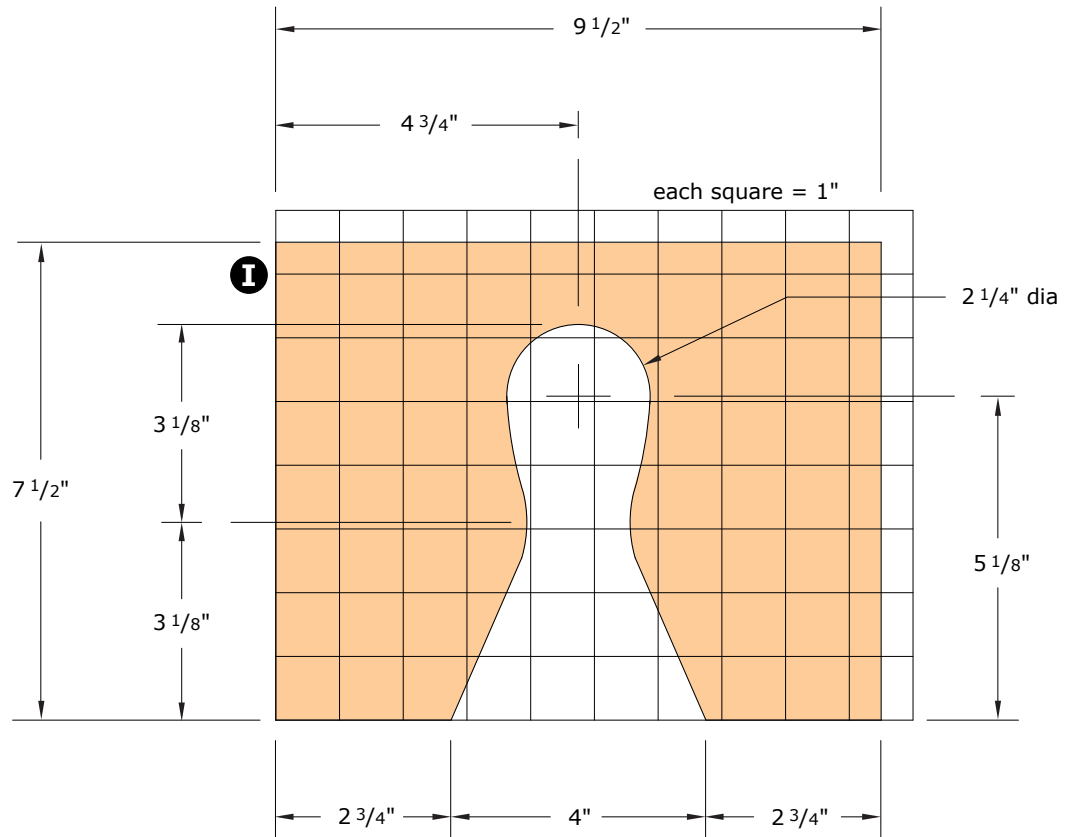

LEGS FOR SMALL BENCH