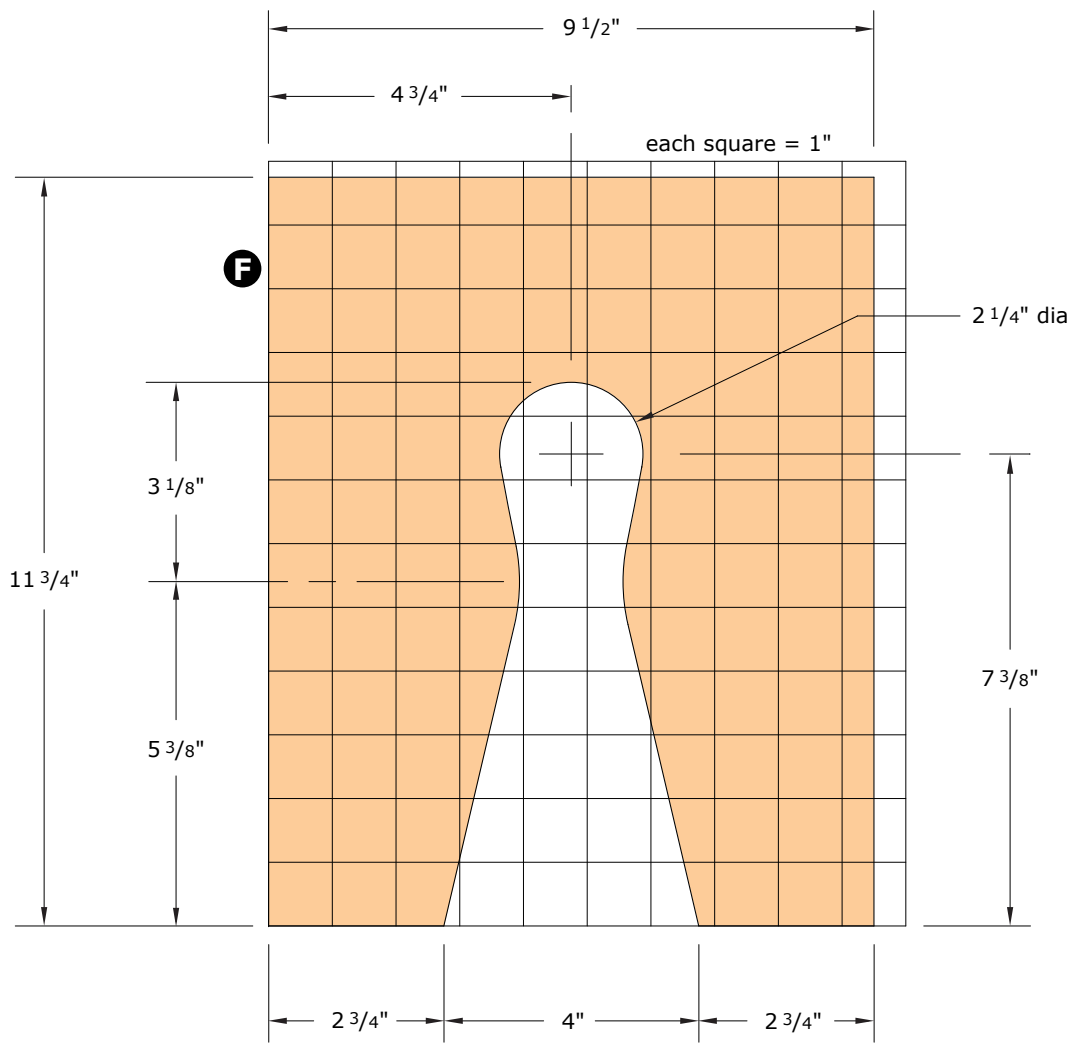

LEGS FOR MEDIUM BENCH