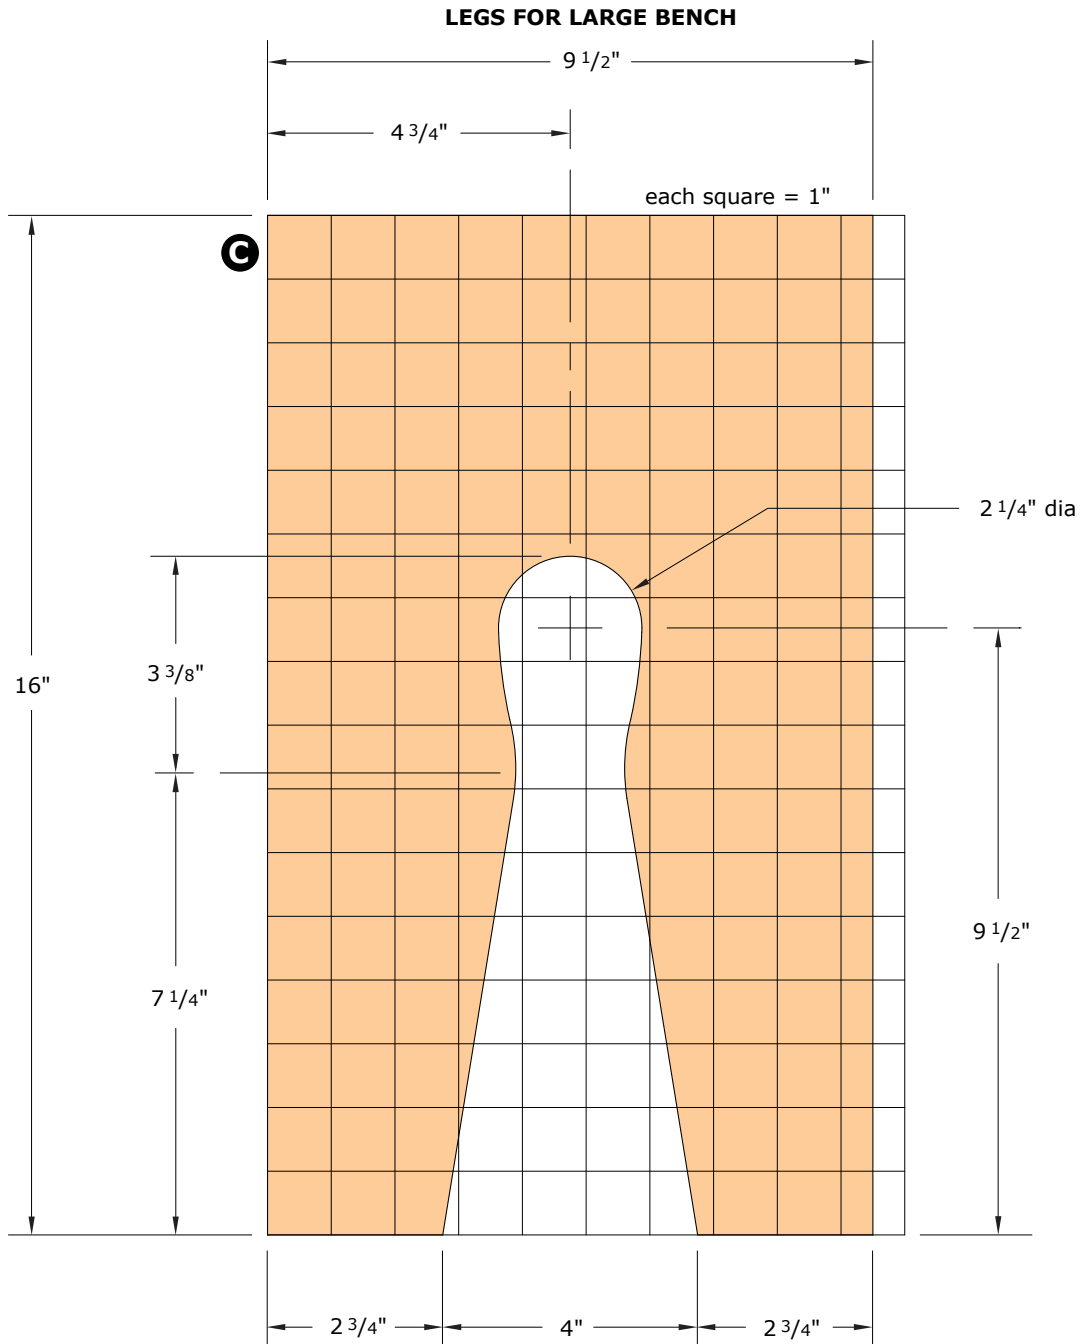

**PARTS:** cut from 1 x 12 boards

- A** large bench - top - (1) 7/8" X 11 1/4" X 48"
- B** large bench - rails - (2) 7/8" X 2 1/2" X 48"
- C** large bench - legs - (2) 7/8" X 9 1/2" X 16" (see drawing)
- D** medium bench - top - (1) 7/8" X 11 1/4" X 36"
- E** medium bench - rails - (2) 7/8" x 2 1/2" x 36"
- F** medium bench - legs - (2) 7/8" x 9 1/2" x 11 3/4" (see drawing)
- G** small benches - tops - (2) 7/8" x 11 1/4" x 14 1/2"
- H** small benches - rails - (4) 7/8" x 2 1/2" x 14 1/2"
- I** small benches - legs - (4) 7/8" x 9 1/2" x 7 1/2" (see drawing)

### LEGS FOR SMALL BENCH